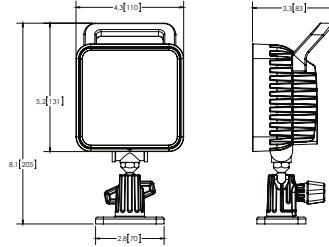

Part No: EW2451