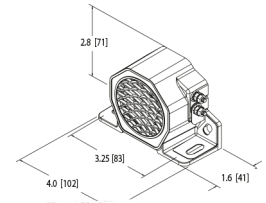

Part Number: **505-001**

Voltage	12-24
Amps	0.1
dB (A)	87

£25.00
Excluding VAT...

Part Number: **951-001**

Voltage	12-48
Amps	0.2
dB (A)	77-97

£35.00
Excluding VAT...