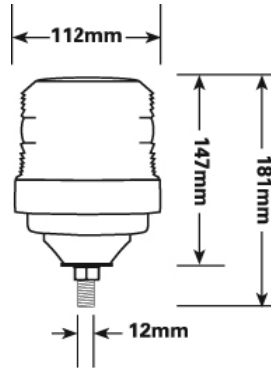

Part No: DB5011G

Colour: Green
Voltage: 12-24
Amps: 0.35
Mount: Flexi 1 Bolt