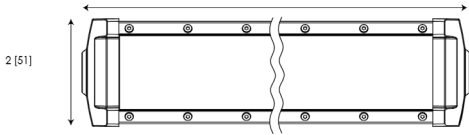

Speak to an advisor today!

NEW

Part No: EW3114

Voltage	12-24
Amps	5.7
Type	Combo
Raw Lumens	3350
Effective Lumens	2600
Length	14" (356)
LEDs	12

£102.00
Excluding VAT...