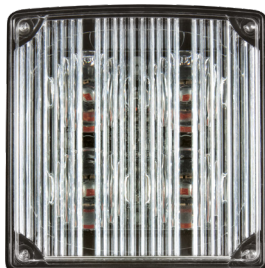

Part No: 5L7.204

Colour: Amber  
Fitting: Mag 50  
Voltage: 12-24 VDC  
Amps: 0.4  
Flash Pattern: 1  
Warranty: 1 year  
Approval: R10  
Dimensions: H:145mm  
Operating Temp: -20°C to +50°C  
Flash Rate: 65FPM

Part No: 5L1.204

Colour: Amber  
Fitting: 1 Bolt  
Voltage: 12-24 VDC  
Amps: 0.4  
Flash Pattern: 1  
Warranty: 1 year  
Approval: R10  
Dimensions: H:145mm  
Operating Temp: -20°C to +50°C  
Flash Rate: 65FPM

Part No: 5L4.204

Colour: Amber  
Fitting: Flexi Base  
Voltage: 12-24 VDC  
Amps: 0.4  
Flash Pattern: 1  
Warranty: 1 year  
Approval: R10  
Dimensions: H:145mm  
Operating Temp: -20°C to +50°C  
Flash Rate: 65FPM

Part No: EW2461-UK

Voltage	12-24
Type	Flood
Raw Lumens	650
Effective Lumens	600

Part No: Eg2007-E

Voltage	10-30
Amps	500
Type	Flood
Lumens	500

Part No: ED0001

Voltage	12-24
Amps	0.7
Mount	Surface

Speak to an advisor today!