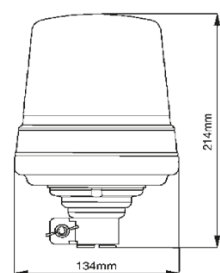

Lighting & Safety

Largo

Industry Solutions...

[www.largoplantservices.co.uk](http://www.largoplantservices.co.uk)

Speak to an advisor today!

Part No: 5L3.204

Colour: Amber  
Fitting: 3 Bolt  
Voltage: 12-24 VDC  
Amps: 0.4  
Flash Pattern: 1  
Warranty: 1 year  
Approval: R10  
Dimensions: H:143mm  
Operating Temp: -20°C to +50°C

Part No: 5L7.204

Colour: Amber  
Fitting: Mag 50  
Voltage: 12-24 VDC  
Amps: 0.4  
Flash Pattern: 1  
Warranty: 1 year  
Approval: R10  
Dimensions: H:145mm  
Operating Temp: -20°C to +50°C  
Flash Rate: 65FPM

Part No: 5L1.204

Colour: Amber  
Fitting: 1 Bolt  
Voltage: 12-24 VDC  
Amps: 0.4  
Flash Pattern: 1  
Warranty: 1 year  
Approval: R10  
Dimensions: H:145mm  
Operating Temp: -20°C to +50°C  
Flash Rate: 65FPM

Part No: 5L4.204

Colour: Amber  
Fitting: Flexi Base  
Voltage: 12-24 VDC  
Amps: 0.4  
Flash Pattern: 1  
Warranty: 1 year  
Approval: R10  
Dimensions: H:145mm  
Operating Temp: -20°C to +50°C  
Flash Rate: 65FPM