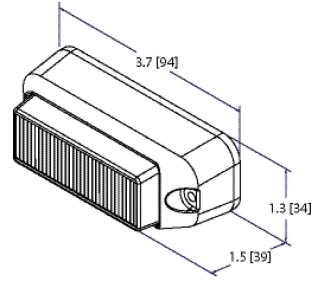

Speak to an advisor today!

Directional LEDs

Part No: 3736A