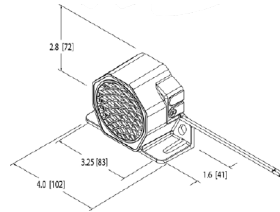

Part Number: **505-001**

Voltage	12-24
Amps	0.1
dB (A)	87

£25.00
Excluding VAT...

Part Number: **951-001**

Voltage	12-48
Amps	0.2
dB (A)	77-97

£35.00
Excluding VAT...