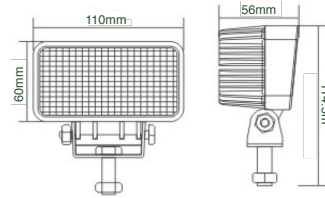

Part No: EW2411