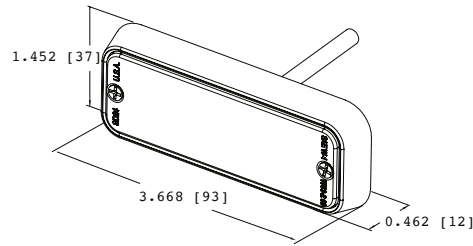

Voltage 12-24
Amps 0.3
Mount Surface

£23.00
Excluding VAT...

Part No: 3510A

Voltage 12-24
Amps 0.75
Mount Surface

£37.00
Excluding VAT...