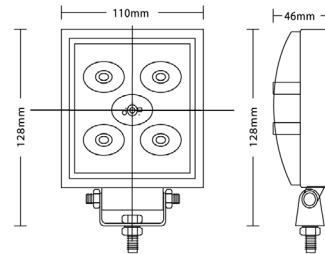

Part No: Eg2007-E