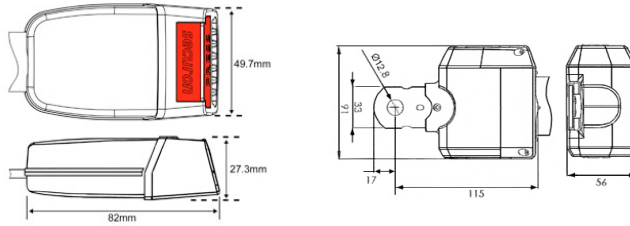

Part No: Seat 05

£25.00
Excluding VAT...