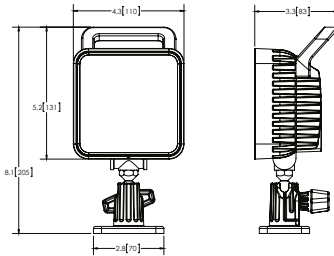

Part No: EW2461-UK