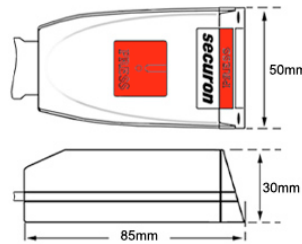

# Seat Belts

Part No: Seat 04

**£22.00**  
Excluding VAT...

Part No: Seat 05

**£25.00**  
Excluding VAT...

Part No: Seat 13

**£31.00**  
Excluding VAT...

Part No: Seat 20