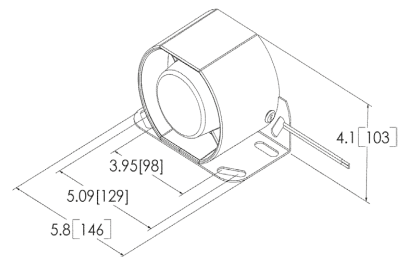

Smart Alarm® models measure ambient noise and adjust their sound level, creating a volume that is safe without being annoying or contributing to noise pollution. Smart Alarms eliminate the need for constant manual adjustment.