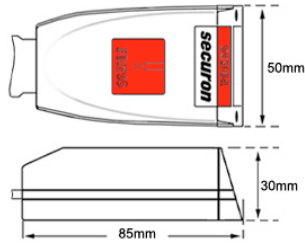

Seat Belts

Part No: Seat 04

£22.00
Excluding VAT...