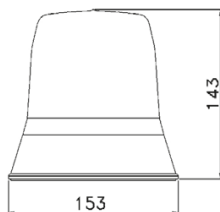

Lighting & Safety

Largo

Industry Solutions...

[www.largoplantservices.co.uk](http://www.largoplantservices.co.uk)

Speak to an advisor today!

Part No: 5L3.204

Colour: Amber  
Fitting: 3 Bolt  
Voltage: 12-24 VDC  
Amps: 0.4  
Flash Pattern: 1  
Warranty: 1 year  
Approval: R10  
Dimensions: H:143mm  
Operating Temp: -20°C to +50°C

Part No: 5L7.204

Colour: Amber  
Fitting: Mag 50  
Voltage: 12-24 VDC  
Amps: 0.4  
Flash Pattern: 1  
Warranty: 1 year  
Approval: R10  
Dimensions: H:145mm  
Operating Temp: -20°C to +50°C  
Flash Rate: 65FPM

Part No: 5L1.204

Colour: Amber  
Fitting: 1 Bolt  
Voltage: 12-24 VDC  
Amps: 0.4  
Flash Pattern: 1  
Warranty: 1 year  
Approval: R10  
Dimensions: H:145mm  
Operating Temp: -20°C to +50°C  
Flash Rate: 65FPM

Part No: 5L4.204

Colour: Amber  
Fitting: Flexi Base  
Voltage: 12-24 VDC  
Amps: 0.4  
Flash Pattern: 1  
Warranty: 1 year  
Approval: R10  
Dimensions: H:145mm  
Operating Temp: -20°C to +50°C  
Flash Rate: 65FPM