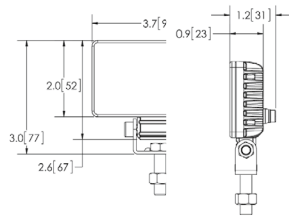

Part No: EW2019