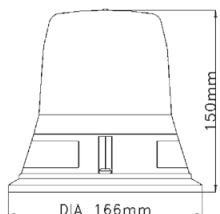

Lighting & Safety

Largo

Industry Solutions...

[www.largoplantservices.co.uk](http://www.largoplantservices.co.uk)

Speak to an advisor today!

Part No: 5L3.204

Colour: Amber  
Fitting: 3 Bolt  
Voltage: 12-24 VDC  
Amps: 0.4  
Flash Pattern: 1  
Warranty: 1 year  
Approval: R10  
Dimensions: H:143mm  
Operating Temp: -20°C to +50°C

Part No: 5L7.204

Colour: Amber  
Fitting: Mag 50  
Voltage: 12-24 VDC  
Amps: 0.4  
Flash Pattern: 1  
Warranty: 1 year  
Approval: R10  
Dimensions: H:145mm  
Operating Temp: -20°C to +50°C  
Flash Rate: 65FPM

Part No: 5L1.204

Colour: Amber  
Fitting: 1 Bolt  
Voltage: 12-24 VDC  
Amps: 0.4  
Flash Pattern: 1  
Warranty: 1 year  
Approval: R10  
Dimensions: H:145mm  
Operating Temp: -20°C to +50°C  
Flash Rate: 65FPM

Part No: 5L4.204

Colour: Amber  
Fitting: Flexi Base  
Voltage: 12-24 VDC  
Amps: 0.4  
Flash Pattern: 1  
Warranty: 1 year  
Approval: R10  
Dimensions: H:145mm  
Operating Temp: -20°C to +50°C  
Flash Rate: 65FPM