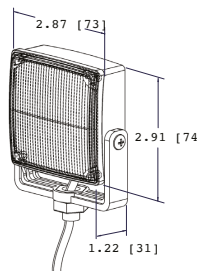

Part No: EW2461-UK

Voltage	12-24
Type	Flood
Raw Lumens	650
Effective Lumens	600

Part No: Eg2007-E

Voltage	10-30
Amps	500
Type	Flood
Lumens	500

Part No: ED0001

Voltage	12-24
Amps	0.7
Mount	Surface

Speak to an advisor today!