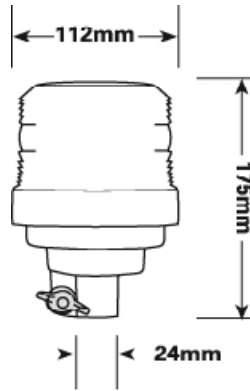

Colour: Green
Voltage: 12-24
Amps: 0.35
Mount: Flexi Pole