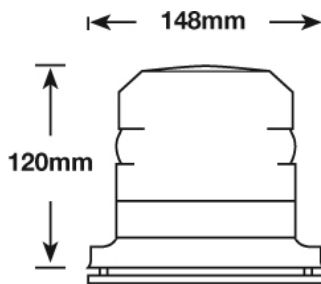

Colour: Green
Voltage: 12-24
Amps: 0.35
Mount: Mag Mount