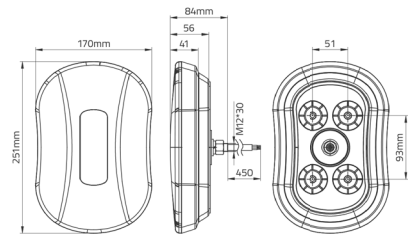

Part No: EM5002A

Colour Amber
Voltage 12-24
Amps 3
Mount Magnetic

£110.00
Excluding VAT...

Minibars

Handheld

Part No: LED3601G