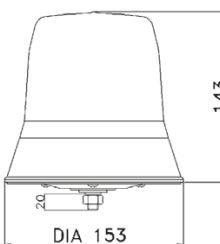

Lighting & Safety

Largo

Industry Solutions...

[www.largoplantservices.co.uk](http://www.largoplantservices.co.uk)

Speak to an advisor today!

Part No: 5L3.204

Colour: Amber  
Fitting: 3 Bolt  
Voltage: 12-24 VDC  
Amps: 0.4  
Flash Pattern: 1  
Warranty: 1 year  
Approval: R10  
Dimensions: H:143mm  
Operating Temp: -20°C to +50°C

Part No: 5L7.204

Colour: Amber  
Fitting: Mag 50  
Voltage: 12-24 VDC  
Amps: 0.4  
Flash Pattern: 1  
Warranty: 1 year  
Approval: R10  
Dimensions: H:145mm  
Operating Temp: -20°C to +50°C  
Flash Rate: 65FPM

Part No: 5L1.204

Colour: Amber  
Fitting: 1 Bolt  
Voltage: 12-24 VDC  
Amps: 0.4  
Flash Pattern: 1  
Warranty: 1 year  
Approval: R10  
Dimensions: H:145mm  
Operating Temp: -20°C to +50°C  
Flash Rate: 65FPM