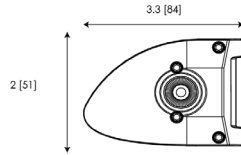

Speak to an advisor today!

NEW

Part No: EW3114

Voltage	12-24
Amps	5.7
Type	Combo
Raw Lumens	3350
Effective Lumens	2600
Length	14" (356)
LEDs	12

£102.00
Excluding VAT...